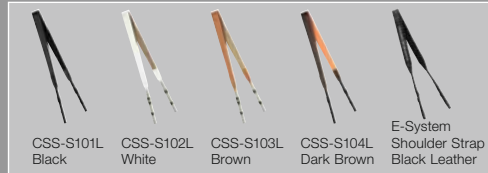

Leather Shoulder Straps