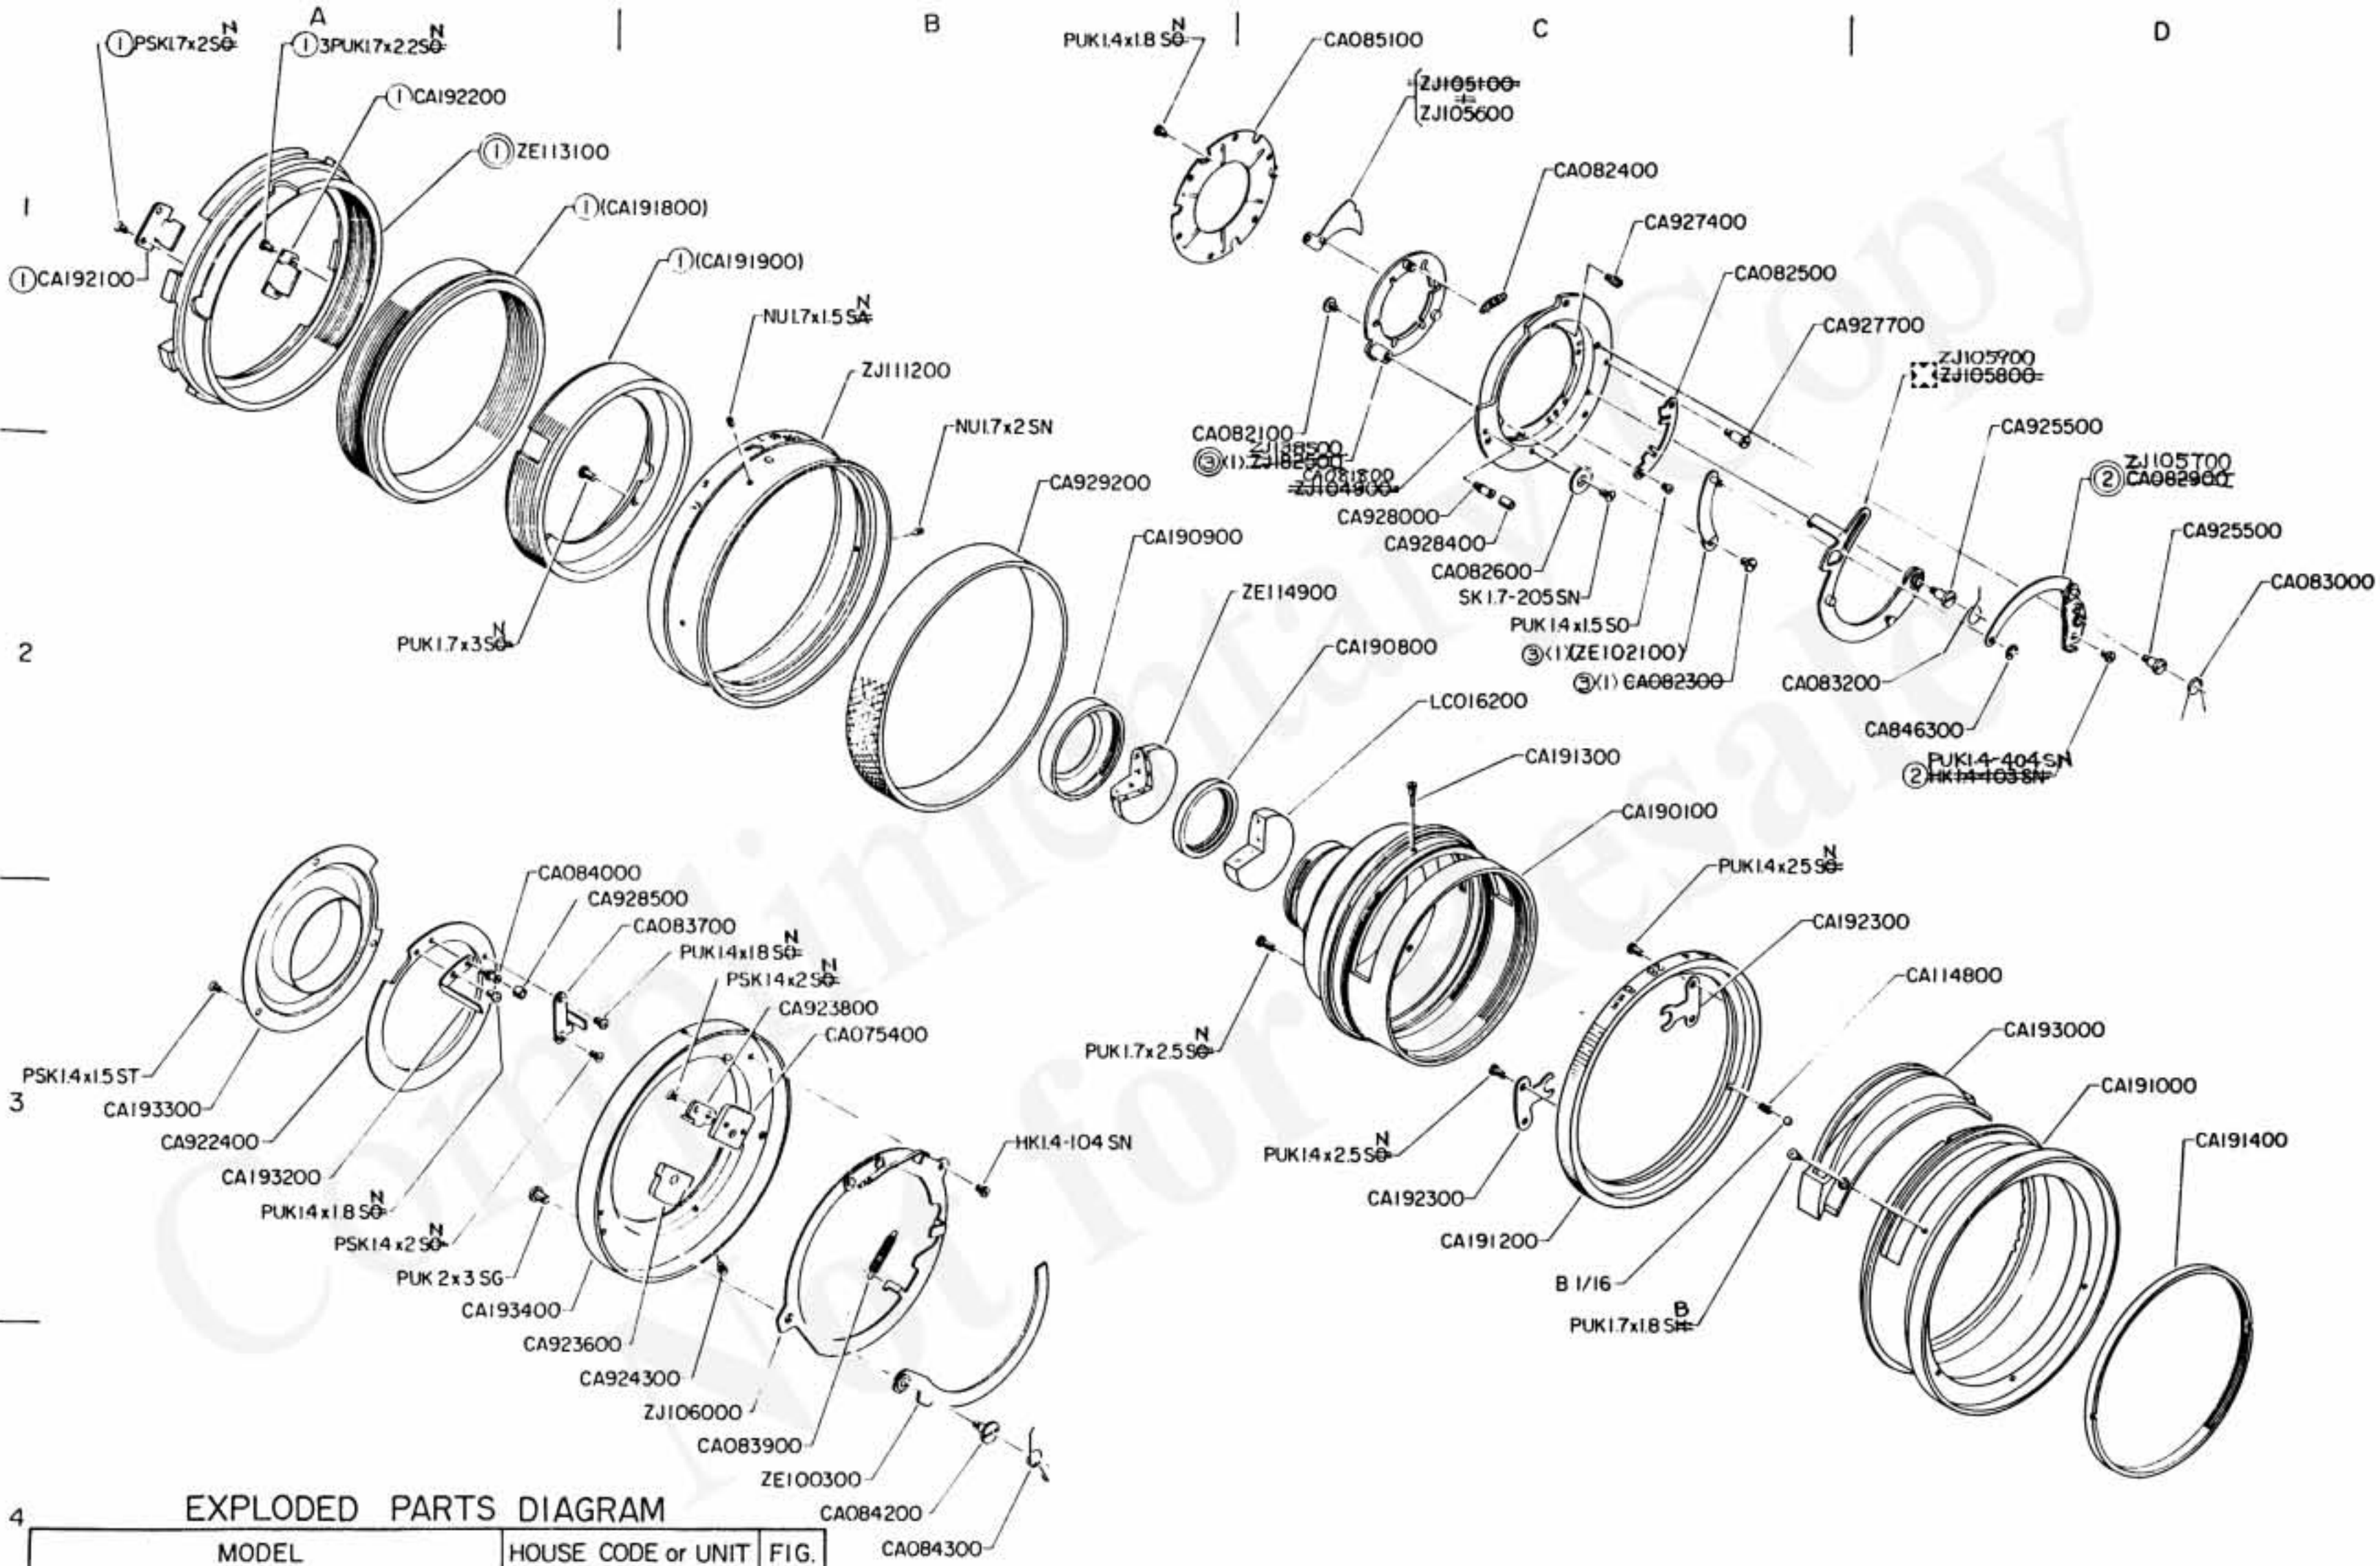

EXPLODED PARTS DIAGRAM

MODEL	HOUSE CODE or UNIT	FIG.
OLYMPUS OM-SYSTEM ZUIKO AUTO FISHEYE 8mm 1:2.8	M8FE TYPE-1	1/2
OLYMPUS OPTICAL CO., LTD. TOKYO, JAPAN		

NOTE: WHEN ORDERING FOR SPARE PARTS, PLEASE CLARIFY A MODEL, PARTS NUMBER AND QUANTITY. olympus.dementia.org/Hardware

EXPLODED PARTS DIAGRAM

MODEL	HOUSE CODE or UNIT	FIG.
4 OLYMPUS OM-SYSTEM ZUIKO AUTO FISHEYE 1:2.8 f=8mm	MBFE TYPE-1(C)	2/2
OLYMPUS OM-SYSTEM ZUIKO AUTO FISHEYE 8mm 1:2.8	MBFE TYPE-2(NMC)	
OLYMPUS OPTICAL CO., LTD. TOKYO, JAPAN		

NOTE: WHEN ORDERING FOR SPARE PARTS, PLEASE CLARIFY A MODEL, PARTS NUMBER AND QUANTITY

EXPLODED PARTS DIAGRAM

MODEL	HOUSE CODE or UNIT	FIG.
OLYMPUS OM-SYSTEM ZUIKO AUTO FISHEYE 1:2.8 f=8mm 8mm 1:2.8	M8FE	2/2
OLYMPUS OPTICAL CO., LTD. TOKYO, JAPAN		

1281

NOTE: WHEN ORDERING FOR SPARE PARTS, PLEASE CLARIFY A MODEL, PARTS NUMBER AND QUANTITY.