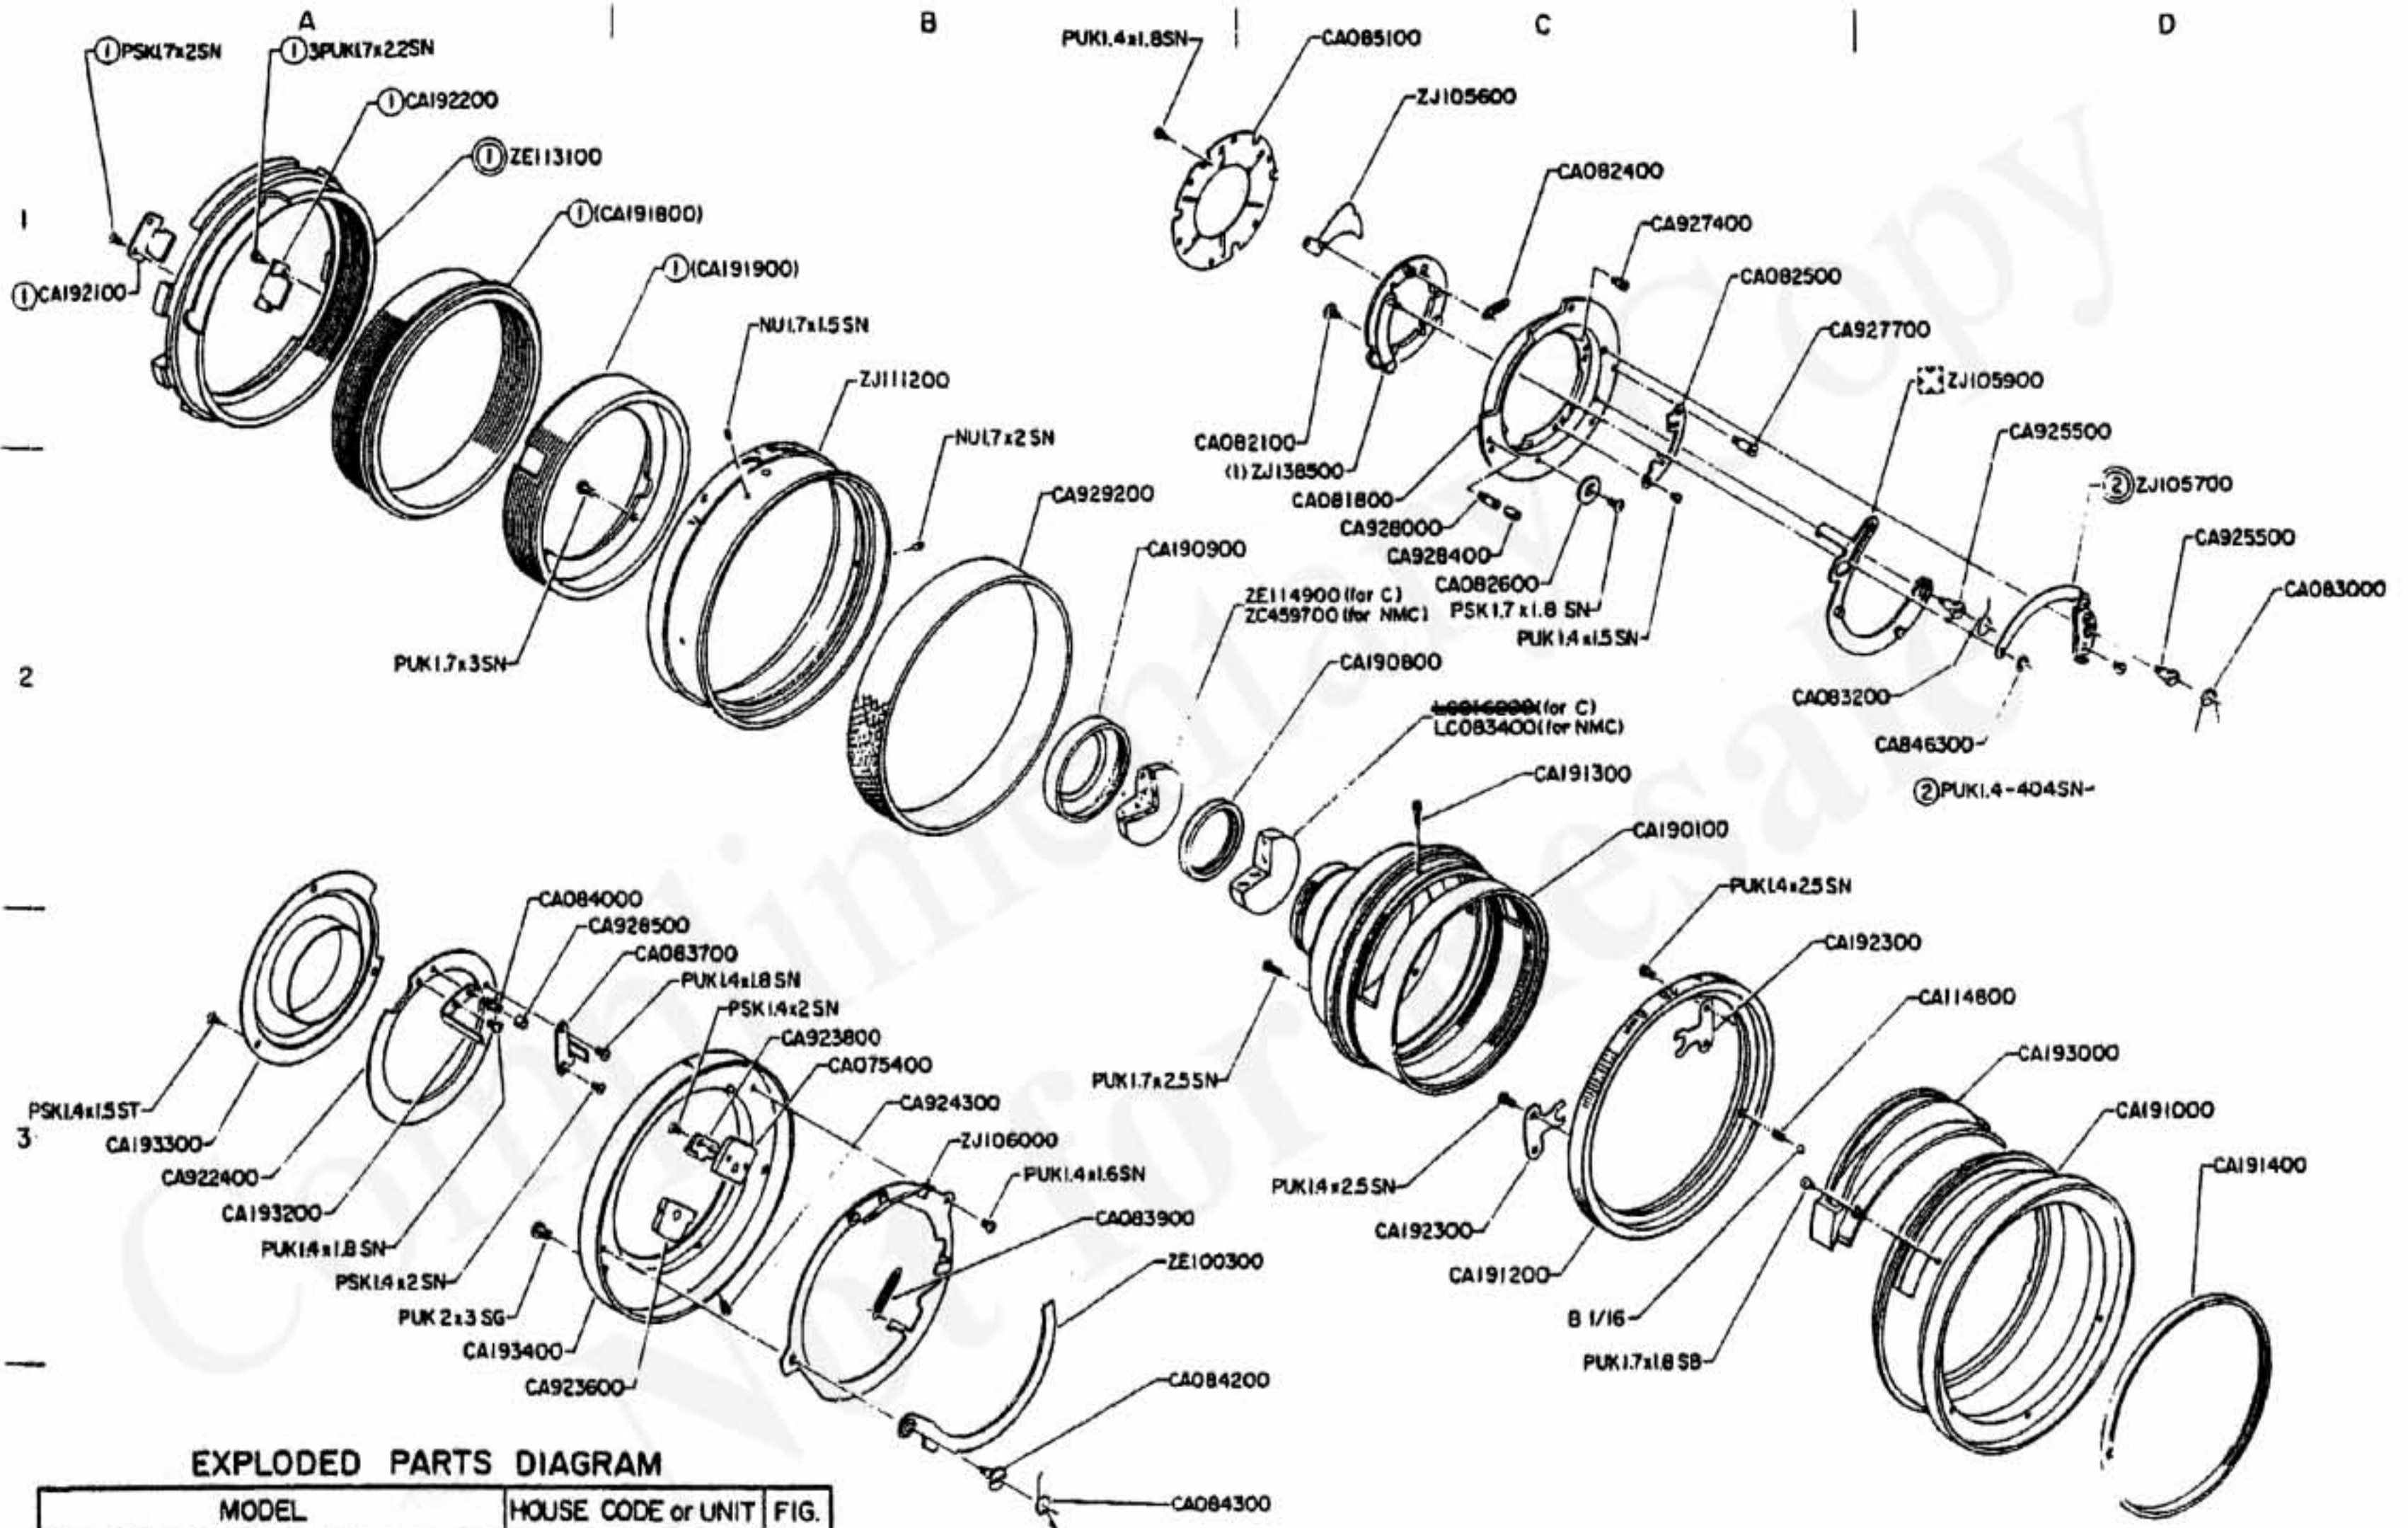

EXPLODED PARTS DIAGRAM

MODEL	HOUSE CODE or UNIT	FIG.
OLYMPUS OM-SYSTEM ZUIKO AUTO FISHEYE 8mm 1:2.8	M8FE TYPE-1	1/2
OLYMPUS OPTICAL CO., LTD. TOKYO, JAPAN		

NOTE: WHEN ORDERING FOR SPARE PARTS, PLEASE CLARIFY A MODEL, PARTS NUMBER AND QUANTITY. olympus.dementia.org/Hardware

EXPLODED PARTS DIAGRAM

MODEL	HOUSE CODE or UNIT	FIG.
4 OLYMPUS OM-SYSTEM ZUIKO AUTO FISHEYE 1:2.8 f=8mm	MBFE TYPE-1(C)	2/2
OLYMPUS OM-SYSTEM ZUIKO AUTO FISHEYE 8mm 1:2.8	MBFE TYPE-2(NMC)	
OLYMPUS OPTICAL CO., LTD. TOKYO, JAPAN		

NOTE: WHEN ORDERING FOR SPARE PARTS, PLEASE CLARIFY A MODEL, PARTS NUMBER AND QUANTITY

EXPLODED PARTS DIAGRAM

MODEL	HOUSE CODE or UNIT	FIG.
OLYMPUS OM-SYSTEM ZUIKO AUTO FISHEYE 1:2.8 f=8mm 8mm 1:2.8	M8FE	2/2
OLYMPUS OPTICAL CO., LTD. TOKYO, JAPAN		

1281

NOTE: WHEN ORDERING FOR SPARE PARTS, PLEASE CLARIFY A MODEL, PARTS NUMBER AND QUANTITY.