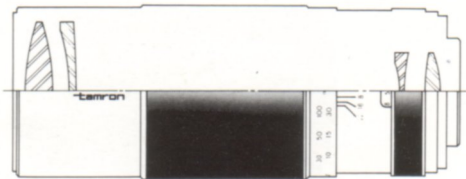

TAMRON F-SYSTEM 300mm f/5.6 AUTOMATIC TELEPHOTO LENS

SPECIFICATIONS:

- Focal Length 300mm
- Aperture Range. f/5.6 - f/22 (f/16 on EE lenses)
- Construction 4 elements in 4 groups
- Angle of View 8°
- Min. Focus from Film Plane . . 96.0" (2.44m)
- Filter/Accessory Size 58mm
- Length 6.6" (167mm)
- Maximum Diameter 2.7" (67.4mm)
- Weight 20.5 oz. (580g)
- Other Features . . Depth-of-field scale; infra-red index; built-in lens hood

KEY FEATURES:

- Cuts Distance* – by 6 times, focuses to 96" (2.44m).
- Ultra-Lightweight* – easily hand-held, only 20.5 oz. (580g).
- Superb Resolution* – computer-derived 4-element optical system gives excellent sharpness at every aperture.
- Invaluable* – for sports, nature, wildlife, surveillance, all applications where greater distance is required.