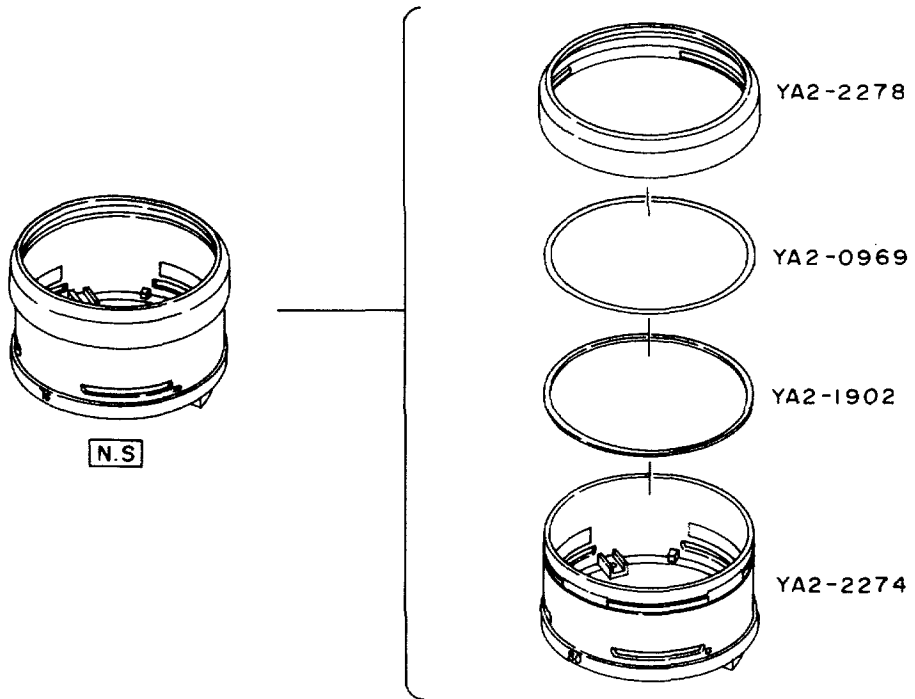

EF 35-80mm 1:4.0-5.6 III
REF.NO.C21-9841

PARTS

CATALOG

CODE	Country of Origin
C	CANON INC.
CJ	CANON INC. JAPAN
CJMM	CANON INC. JAPAN MADE IN MALAYSIA
CJMC	CANON INC. JAPAN MADE IN CHINA
CMJ	CANON INC. MADE IN JAPAN
CMT	CANON INC. MADE IN TAIWAN

CANON LENS EF 35-80 mm 1:4.0-5.6 III

CANON LENS EF 35-80 mm 1:4.0-5.6 III

CANON LENS EF 35-80mm 1:4.0-5.6 III

CANON LENS EF 35-80 mm 1:4.0-5.6 III

CANON LENS EF 35-80 mm 1:4.0-5.6 III

PARTS LIST

REF.No.C21-9841

NEW	PARTS NO.	CLASS	QTY	DESCRIPTION	PAGE
	CY1-2557-000	D	1	COVER, BACK (CMT)	1
	CY1-2558-000	D	1	COVER, BACK (C)	1
	CY1-2571-000	C	1	HELICOID, OUTER	3
	CY1-2576-000	C	1	FRONT LENS ASS'Y	3
	XA4-9170-257		1	SCREW, CROSS-RECESS, PH	1
	XA4-9170-407		3	SCREW, CROSS-RECESS, PH	3
	XA4-9170-459		4	SCREW, CROSS-RECESS, PH	1
	XA4-9170-507		6	SCREW, CROSS-RECESS, PH	1,3
	XA4-9170-707		2	SCREW, CROSS-RECESS, PH	2
	XA4-9200-457		1	SCREW, CROSS-RECESS, PH	3
	YA2-0037-000	D	3	COLLAR, ZOOMING	1
	YA2-0121-000		2	SCREW, SLOTTED, FFH	2
	YA2-0965-000	D	1	CONTACT ASS'Y	2
	YA2-0966-000	E	2	KEY	1
	YA2-0968-001	E	1	GEAR, FOCUSING	3
	YA2-0969-000	E	1	WASHER, DUST SHIELD	4
	YA2-0970-000	D	1	BRUSH, ZOOMING	1
	YA2-0978-000	E	1	STOP, FOCUSING	3
	YA2-0979-000	E	1	STOP, RUBBER	3
	YA2-1896-000	D	1	STRIP, ANTI RIFLECTION	2
	YA2-1897-000	D	1	STRIP, ANTI RIFLECTION	2
	YA2-1902-000	E	1	RING, REINFORCEMENT	4
	YA2-2088-000	C	1	MOUNT	2
	YA2-2097-000	C	1	RING, RUBBER	1
	YA2-2103-000	D	3	RUBBER, FRICTION	1
	YA2-2106-000		3	SCREW, CROSS-RECESS, PH	5
	YA2-2270-000	D	1	BARREL, CAM	3
	YA2-2271-000	C	1	HELICOID, INNER	3
	YA2-2274-000	C	1	RING, ZOOMING	4
	YA2-2275-000	C	1	RING, INDEX	1
	YA2-2276-000	C	1	SHEET, NAME	3
	YA2-2278-000	D	1	RING, NAME	4
	YG2-0221-000	C	1	AF DRIVE UNIT	2
	YG2-0241-000	C	1	MAIN PCB ASS'Y	2
	YG9-0376-000	C	1	A/M SWITCH ASS'Y	1
	YG9-0381-000	C	1	REAR LENS ASS'Y	5
	YG9-0382-000	C	1	POWER DIAPHRAGM UNIT	5
	YG9-0383-000	C	1	LENS/DAIPHRAGM UNIT	5
	YN2-0898-000	C	1	LENS, G8	2