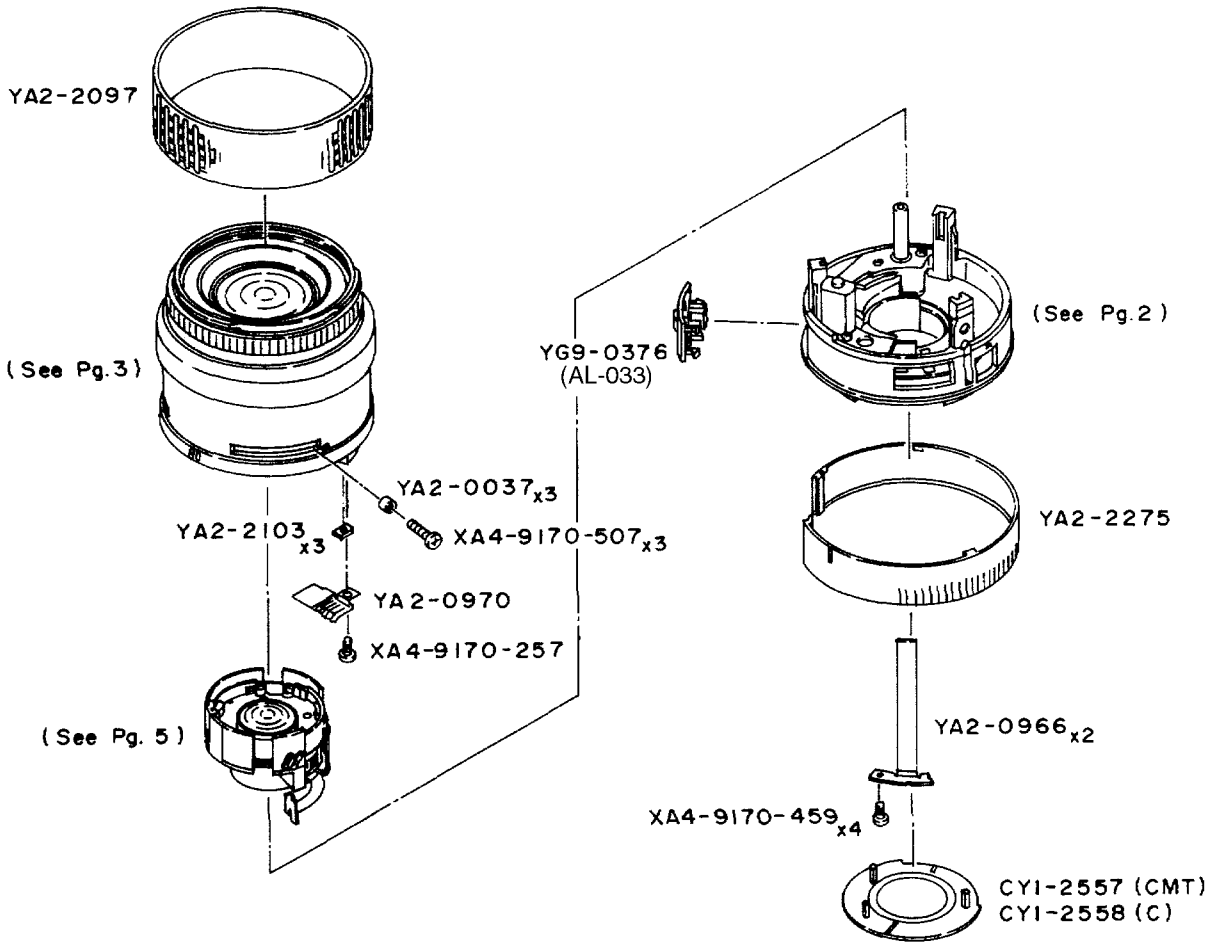

EF 35-80mm 1:4.0-5.6 III
REF.NO.C21-9841

PARTS

CATALOG

CODE	Country of Origin
C	CANON INC.
CJ	CANON INC. JAPAN
CJMM	CANON INC. JAPAN MADE IN MALAYSIA
CJMC	CANON INC. JAPAN MADE IN CHINA
CMJ	CANON INC. MADE IN JAPAN
CMT	CANON INC. MADE IN TAIWAN

CANON LENS EF 35-80 mm 1:4.0-5.6 III

CANON LENS EF 35-80 mm 1:4.0-5.6 III

CANON LENS EF 35-80mm 1:4.0-5.6 III

CANON LENS EF 35-80 mm 1:4.0-5.6 III

CANON LENS EF 35-80 mm 1:4.0-5.6 III

PARTS LIST

REF.No.C21-9841

NEW	PARTS NO.	CLASS	QTY	DESCRIPTION	PAGE
	CY1-2557-000	D	1	COVER, BACK (CMT)	1
	CY1-2558-000	D	1	COVER, BACK (C)	1
	CY1-2571-000	C	1	HELICOID, OUTER	3
	CY1-2576-000	C	1	FRONT LENS ASS'Y	3
	XA4-9170-257		1	SCREW, CROSS-RECESS, PH	1
	XA4-9170-407		3	SCREW, CROSS-RECESS, PH	3
	XA4-9170-459		4	SCREW, CROSS-RECESS, PH	1
	XA4-9170-507		6	SCREW, CROSS-RECESS, PH	1,3
	XA4-9170-707		2	SCREW, CROSS-RECESS, PH	2
	XA4-9200-457		1	SCREW, CROSS-RECESS, PH	3
	YA2-0037-000	D	3	COLLAR, ZOOMING	1
	YA2-0121-000		2	SCREW, SLOTTED, FFH	2
	YA2-0965-000	D	1	CONTACT ASS'Y	2
	YA2-0966-000	E	2	KEY	1
	YA2-0968-001	E	1	GEAR, FOCUSING	3
	YA2-0969-000	E	1	WASHER, DUST SHIELD	4
	YA2-0970-000	D	1	BRUSH, ZOOMING	1
	YA2-0978-000	E	1	STOP, FOCUSING	3
	YA2-0979-000	E	1	STOP, RUBBER	3
	YA2-1896-000	D	1	STRIP, ANTI RIFLECTION	2
	YA2-1897-000	D	1	STRIP, ANTI RIFLECTION	2
	YA2-1902-000	E	1	RING, REINFORCEMENT	4
	YA2-2088-000	C	1	MOUNT	2
	YA2-2097-000	C	1	RING, RUBBER	1
	YA2-2103-000	D	3	RUBBER, FRICTION	1
	YA2-2106-000		3	SCREW, CROSS-RECESS, PH	5
	YA2-2270-000	D	1	BARREL, CAM	3
	YA2-2271-000	C	1	HELICOID, INNER	3
	YA2-2274-000	C	1	RING, ZOOMING	4
	YA2-2275-000	C	1	RING, INDEX	1
	YA2-2276-000	C	1	SHEET, NAME	3
	YA2-2278-000	D	1	RING, NAME	4
	YG2-0221-000	C	1	AF DRIVE UNIT	2
	YG2-0241-000	C	1	MAIN PCB ASS'Y	2
	YG9-0376-000	C	1	A/M SWITCH ASS'Y	1
	YG9-0381-000	C	1	REAR LENS ASS'Y	5
	YG9-0382-000	C	1	POWER DIAPHRAGM UNIT	5
	YG9-0383-000	C	1	LENS/DAIPHRAGM UNIT	5
	YN2-0898-000	C	1	LENS, G8	2

CANON LENS EF 35-80mm 1:4.0-5.6 III