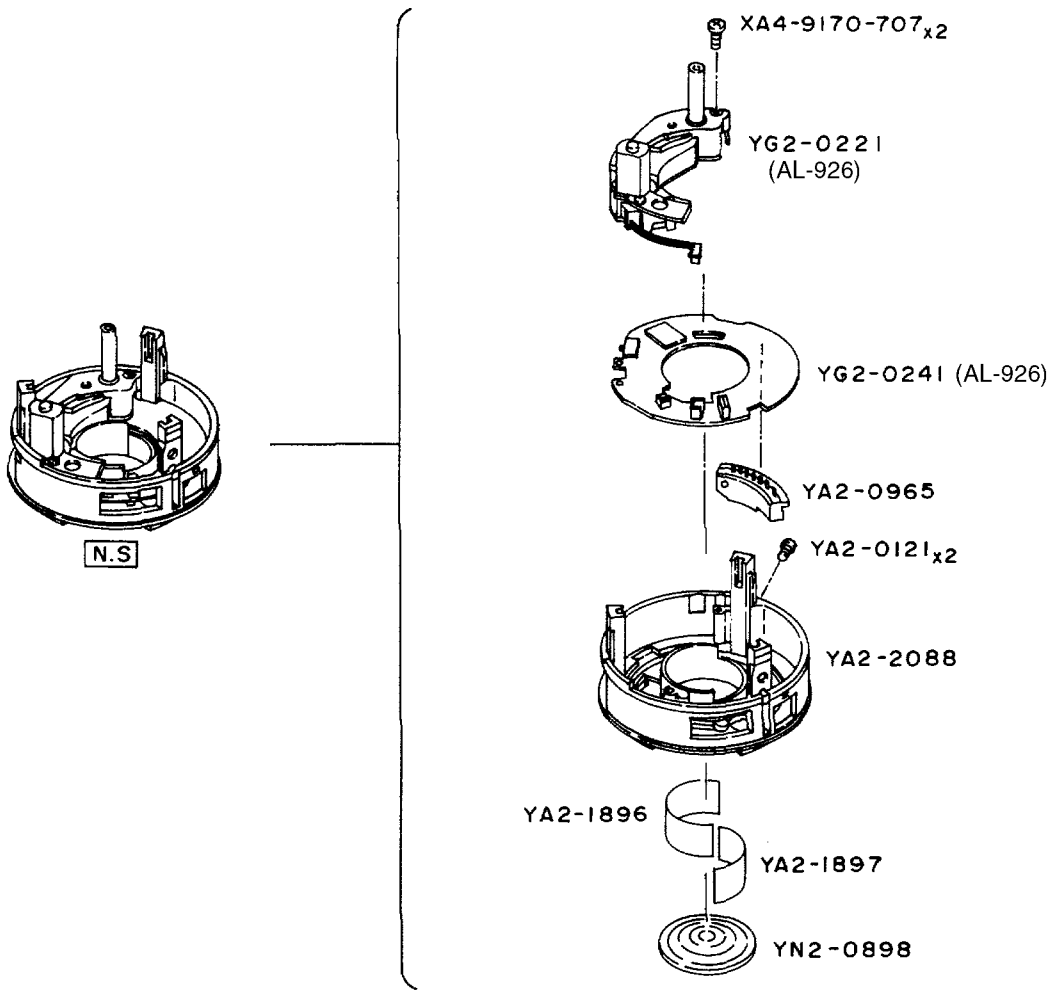

EF 35-80mm 1:4.0-5.6 III
REF.NO.C21-9841

PARTS

CATALOG

CODE	Country of Origin
C	CANON INC.
CJ	CANON INC. JAPAN
CJMM	CANON INC. JAPAN MADE IN MALAYSIA
CJMC	CANON INC. JAPAN MADE IN CHINA
CMJ	CANON INC. MADE IN JAPAN
CMT	CANON INC. MADE IN TAIWAN

CANON LENS EF 35-80 mm 1:4.0-5.6 III

CANON LENS EF 35-80 mm 1:4.0-5.6 III

CANON LENS EF 35-80mm 1:4.0-5.6 III

CANON LENS EF 35-80 mm 1:4.0-5.6 III

CANON LENS EF 35-80 mm 1:4.0-5.6 III

PARTS LIST

REF.No.C21-9841

NEW	PARTS NO.	CLASS	QTY	DESCRIPTION	PAGE
	CY1-2557-000	D	1	COVER, BACK (CMT)	1
	CY1-2558-000	D	1	COVER, BACK (C)	1
	CY1-2571-000	C	1	HELICOID, OUTER	3
	CY1-2576-000	C	1	FRONT LENS ASS'Y	3
	XA4-9170-257		1	SCREW, CROSS-RECESS, PH	1
	XA4-9170-407		3	SCREW, CROSS-RECESS, PH	3
	XA4-9170-459		4	SCREW, CROSS-RECESS, PH	1
	XA4-9170-507		6	SCREW, CROSS-RECESS, PH	1,3
	XA4-9170-707		2	SCREW, CROSS-RECESS, PH	2
	XA4-9200-457		1	SCREW, CROSS-RECESS, PH	3
	YA2-0037-000	D	3	COLLAR, ZOOMING	1
	YA2-0121-000		2	SCREW, SLOTTED, FFH	2
	YA2-0965-000	D	1	CONTACT ASS'Y	2
	YA2-0966-000	E	2	KEY	1
	YA2-0968-001	E	1	GEAR, FOCUSING	3
	YA2-0969-000	E	1	WASHER, DUST SHIELD	4
	YA2-0970-000	D	1	BRUSH, ZOOMING	1
	YA2-0978-000	E	1	STOP, FOCUSING	3
	YA2-0979-000	E	1	STOP, RUBBER	3
	YA2-1896-000	D	1	STRIP, ANTI RIFLECTION	2
	YA2-1897-000	D	1	STRIP, ANTI RIFLECTION	2
	YA2-1902-000	E	1	RING, REINFORCEMENT	4
	YA2-2088-000	C	1	MOUNT	2
	YA2-2097-000	C	1	RING, RUBBER	1
	YA2-2103-000	D	3	RUBBER, FRICTION	1
	YA2-2106-000		3	SCREW, CROSS-RECESS, PH	5
	YA2-2270-000	D	1	BARREL, CAM	3
	YA2-2271-000	C	1	HELICOID, INNER	3
	YA2-2274-000	C	1	RING, ZOOMING	4
	YA2-2275-000	C	1	RING, INDEX	1
	YA2-2276-000	C	1	SHEET, NAME	3
	YA2-2278-000	D	1	RING, NAME	4
	YG2-0221-000	C	1	AF DRIVE UNIT	2
	YG2-0241-000	C	1	MAIN PCB ASS'Y	2
	YG9-0376-000	C	1	A/M SWITCH ASS'Y	1
	YG9-0381-000	C	1	REAR LENS ASS'Y	5
	YG9-0382-000	C	1	POWER DIAPHRAGM UNIT	5
	YG9-0383-000	C	1	LENS/DAIPHRAGM UNIT	5
	YN2-0898-000	C	1	LENS, G8	2

CANON LENS EF 35-80mm 1:4.0-5.6 III