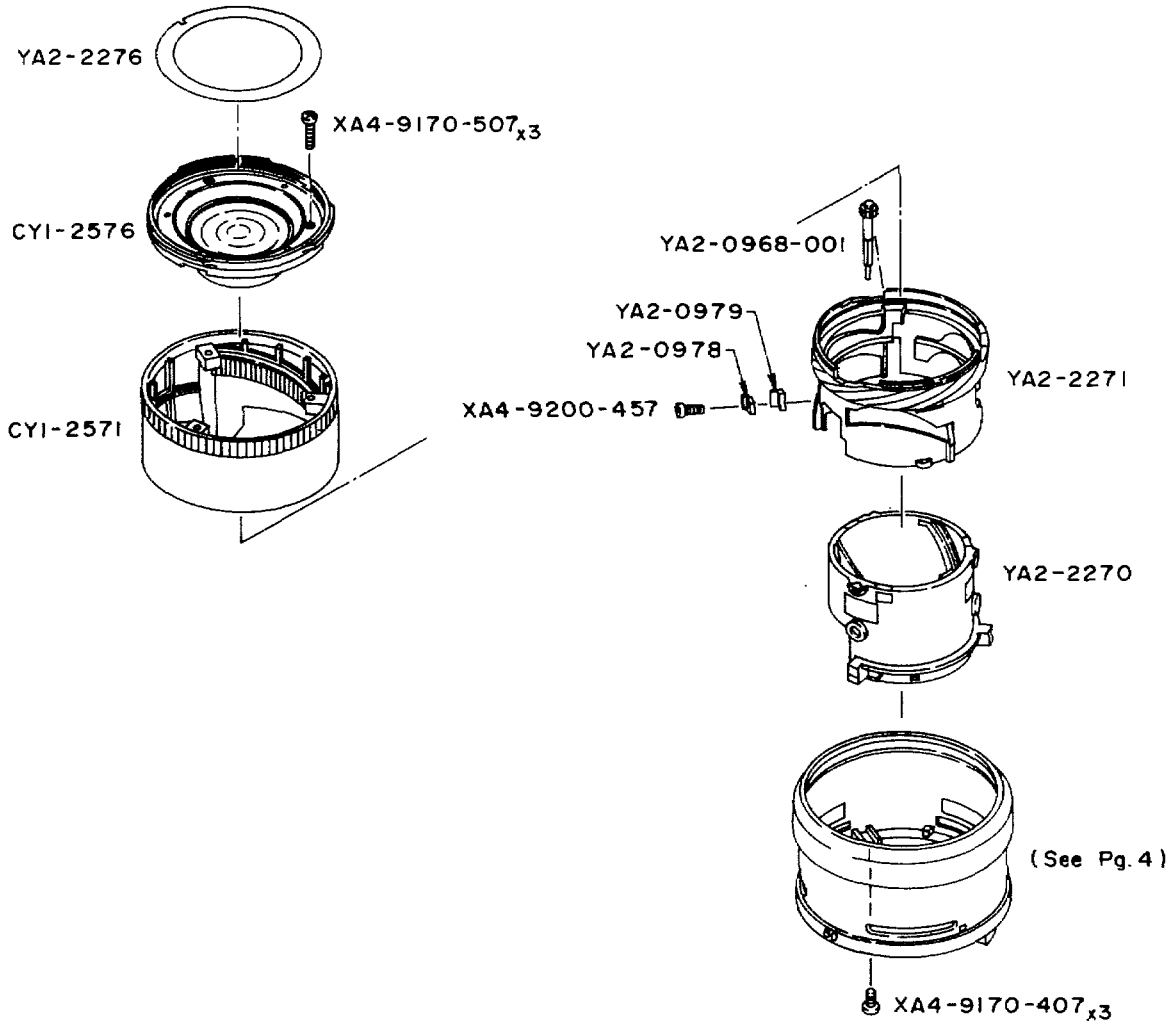

EF 35-80mm 1:4.0-5.6 III
REF.NO.C21-9841

PARTS

CATALOG

CODE	Country of Origin
C	CANON INC.
CJ	CANON INC. JAPAN
CJMM	CANON INC. JAPAN MADE IN MALAYSIA
CJMC	CANON INC. JAPAN MADE IN CHINA
CMJ	CANON INC. MADE IN JAPAN
CMT	CANON INC. MADE IN TAIWAN

CANON LENS EF 35-80 mm 1:4.0-5.6 III

CANON LENS EF 35-80 mm 1:4.0-5.6 III

CANON LENS EF 35-80mm 1:4.0-5.6 III

CANON LENS EF 35-80 mm 1:4.0-5.6 III

CANON LENS EF 35-80 mm 1:4.0-5.6 III

PARTS LIST

REF.No.C21-9841

NEW	PARTS NO.	CLASS	QTY	DESCRIPTION	PAGE
	CY1-2557-000	D	1	COVER, BACK (CMT)	1
	CY1-2558-000	D	1	COVER, BACK (C)	1
	CY1-2571-000	C	1	HELICOID, OUTER	3
	CY1-2576-000	C	1	FRONT LENS ASS'Y	3
	XA4-9170-257		1	SCREW, CROSS-RECESS, PH	1
	XA4-9170-407		3	SCREW, CROSS-RECESS, PH	3
	XA4-9170-459		4	SCREW, CROSS-RECESS, PH	1
	XA4-9170-507		6	SCREW, CROSS-RECESS, PH	1,3
	XA4-9170-707		2	SCREW, CROSS-RECESS, PH	2
	XA4-9200-457		1	SCREW, CROSS-RECESS, PH	3
	YA2-0037-000	D	3	COLLAR, ZOOMING	1
	YA2-0121-000		2	SCREW, SLOTTED, FFH	2
	YA2-0965-000	D	1	CONTACT ASS'Y	2
	YA2-0966-000	E	2	KEY	1
	YA2-0968-001	E	1	GEAR, FOCUSING	3
	YA2-0969-000	E	1	WASHER, DUST SHIELD	4
	YA2-0970-000	D	1	BRUSH, ZOOMING	1
	YA2-0978-000	E	1	STOP, FOCUSING	3
	YA2-0979-000	E	1	STOP, RUBBER	3
	YA2-1896-000	D	1	STRIP, ANTI RIFLECTION	2
	YA2-1897-000	D	1	STRIP, ANTI RIFLECTION	2
	YA2-1902-000	E	1	RING, REINFORCEMENT	4
	YA2-2088-000	C	1	MOUNT	2
	YA2-2097-000	C	1	RING, RUBBER	1
	YA2-2103-000	D	3	RUBBER, FRICTION	1
	YA2-2106-000		3	SCREW, CROSS-RECESS, PH	5
	YA2-2270-000	D	1	BARREL, CAM	3
	YA2-2271-000	C	1	HELICOID, INNER	3
	YA2-2274-000	C	1	RING, ZOOMING	4
	YA2-2275-000	C	1	RING, INDEX	1
	YA2-2276-000	C	1	SHEET, NAME	3
	YA2-2278-000	D	1	RING, NAME	4
	YG2-0221-000	C	1	AF DRIVE UNIT	2
	YG2-0241-000	C	1	MAIN PCB ASS'Y	2
	YG9-0376-000	C	1	A/M SWITCH ASS'Y	1
	YG9-0381-000	C	1	REAR LENS ASS'Y	5
	YG9-0382-000	C	1	POWER DIAPHRAGM UNIT	5
	YG9-0383-000	C	1	LENS/DAIPHRAGM UNIT	5
	YN2-0898-000	C	1	LENS, G8	2

CANON LENS EF 35-80mm 1:4.0-5.6 III