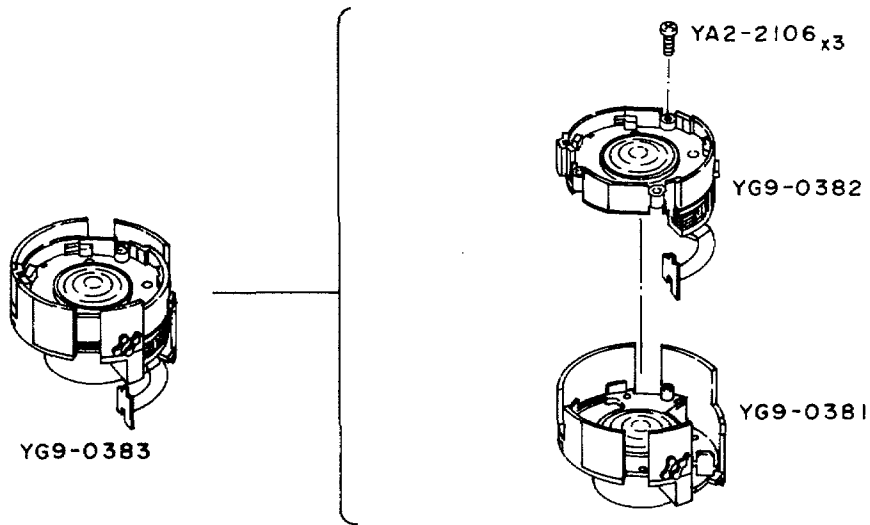

CANON LENS EF 35-80 mm 1:4.0-5.6 III

CANON LENS EF 35-80 mm 1:4.0-5.6 III

CANON LENS EF 35-80mm 1:4.0-5.6 III

CANON LENS EF 35-80 mm 1:4.0-5.6 III

CANON LENS EF 35-80 mm 1:4.0-5.6 III

PARTS LIST

REF.No.C21-9841

NEW	PARTS NO.	CLASS	QTY	DESCRIPTION	PAGE
	CY1-2557-000	D	1	COVER, BACK (CMT)	1
	CY1-2558-000	D	1	COVER, BACK (C)	1
	CY1-2571-000	C	1	HELICOID, OUTER	3
	CY1-2576-000	C	1	FRONT LENS ASS'Y	3
	XA4-9170-257		1	SCREW, CROSS-RECESS, PH	1
	XA4-9170-407		3	SCREW, CROSS-RECESS, PH	3
	XA4-9170-459		4	SCREW, CROSS-RECESS, PH	1
	XA4-9170-507		6	SCREW, CROSS-RECESS, PH	1,3
	XA4-9170-707		2	SCREW, CROSS-RECESS, PH	2
	XA4-9200-457		1	SCREW, CROSS-RECESS, PH	3
	YA2-0037-000	D	3	COLLAR, ZOOMING	1
	YA2-0121-000		2	SCREW, SLOTTED, FFH	2
	YA2-0965-000	D	1	CONTACT ASS'Y	2
	YA2-0966-000	E	2	KEY	1
	YA2-0968-001	E	1	GEAR, FOCUSING	3
	YA2-0969-000	E	1	WASHER, DUST SHIELD	4
	YA2-0970-000	D	1	BRUSH, ZOOMING	1
	YA2-0978-000	E	1	STOP, FOCUSING	3
	YA2-0979-000	E	1	STOP, RUBBER	3
	YA2-1896-000	D	1	STRIP, ANTI RIFLECTION	2
	YA2-1897-000	D	1	STRIP, ANTI RIFLECTION	2
	YA2-1902-000	E	1	RING, REINFORCEMENT	4
	YA2-2088-000	C	1	MOUNT	2
	YA2-2097-000	C	1	RING, RUBBER	1
	YA2-2103-000	D	3	RUBBER, FRICTION	1
	YA2-2106-000		3	SCREW, CROSS-RECESS, PH	5
	YA2-2270-000	D	1	BARREL, CAM	3
	YA2-2271-000	C	1	HELICOID, INNER	3
	YA2-2274-000	C	1	RING, ZOOMING	4
	YA2-2275-000	C	1	RING, INDEX	1
	YA2-2276-000	C	1	SHEET, NAME	3
	YA2-2278-000	D	1	RING, NAME	4
	YG2-0221-000	C	1	AF DRIVE UNIT	2
	YG2-0241-000	C	1	MAIN PCB ASS'Y	2
	YG9-0376-000	C	1	A/M SWITCH ASS'Y	1
	YG9-0381-000	C	1	REAR LENS ASS'Y	5
	YG9-0382-000	C	1	POWER DIAPHRAGM UNIT	5
	YG9-0383-000	C	1	LENS/DAIPHRAGM UNIT	5
	YN2-0898-000	C	1	LENS, G8	2