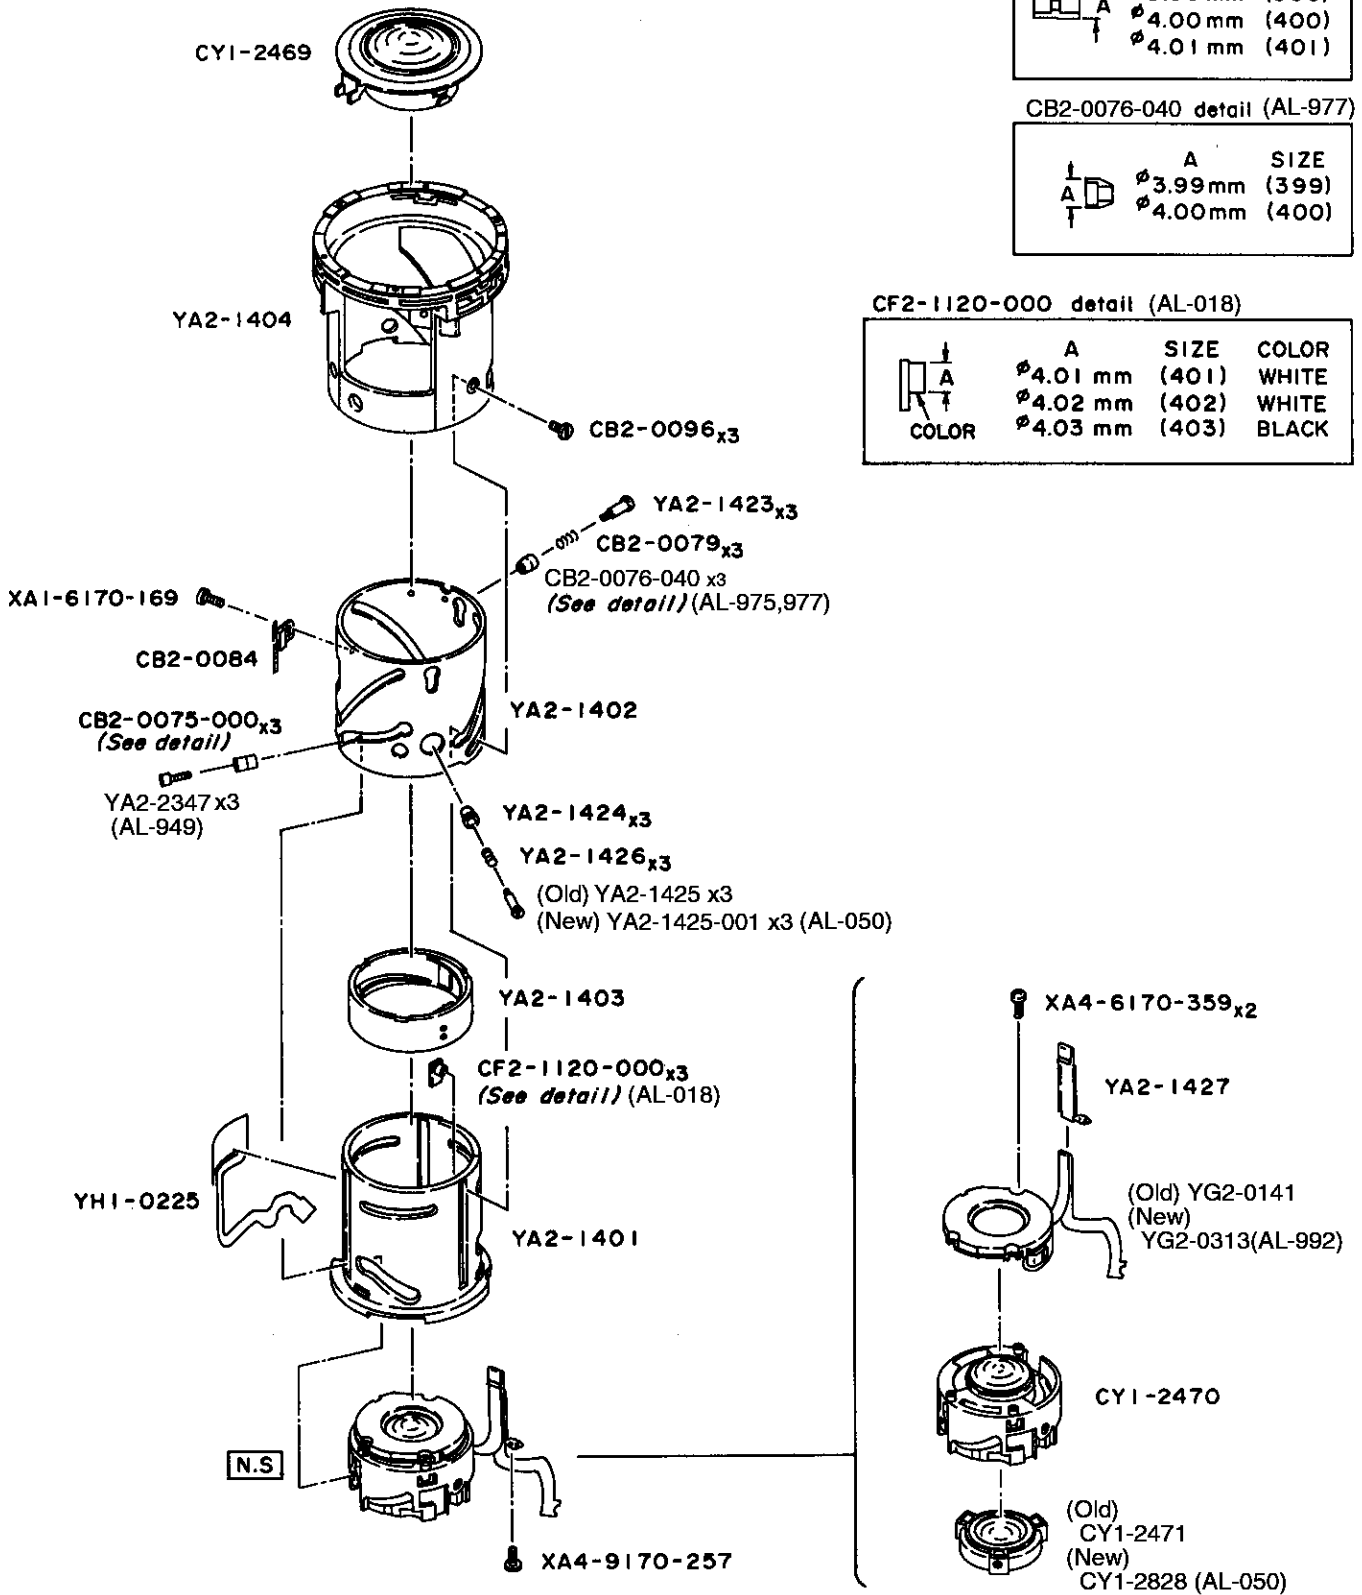

A	SIZE
φ 3.99 mm (399)	
φ 4.00 mm (400)	

CF2-1120-000 detail (AL-018)

A	SIZE	COLOR
φ 4.01 mm (401)		WHITE
φ 4.02 mm (402)		WHITE
φ 4.03 mm (403)		BLACK

PARTS LIST

REF.No.C21-9701

NEW	PARTS NO.	CLASS	QTY	DESCRIPTION	PAGE
	CA2-4583-000	D	1	CONTACT ASS'Y	1
	CA2-4585-000	E	1	SCREW, MOUNT STOPPER	1
	CA2-4586-000	E	2	SCREW	1
	CB2-0073-001	E	1	RING, MANUAL FOCUSING	1
	CB2-0075-000(XXX)	E	3	COLLAR, FOCUSING	2
	CB2-0076-040(XXX)	E	3	COLLAR, TAPER	2
	CB2-0079-000	E	3	SPRING, COIL	2
	CB2-0082-000	F	3	SCREW, CROSS-RECESS, PH	1
	CB2-0084-000	E	1	BRUSH, ZOOMING	2
	CB2-0096-000	E	3	SCREW, STUD	2
	CF2-1120-000(XXX)	E	3	KEY	2
	CH1-0632-000	E	1	M-FLEX	1
	CY1-2178-000(XXX)	E	1	WASHER, MOUNT	1
	CY1-2180-000(XXX)	C	1	MOUNT, LENS	1
	CY1-2467-000	E	1	COVER, BACK	1
	CY1-2468-000	D	1	FRONT LENS G1/2.3 ASS'Y	1
	CY1-2469-000	E	1	LENS G4-7 BARREL ASS'Y	2
	CY1-2470-000	E	1	LENS G8/9.10 BARREL ASS'Y	2
	CY1-2471-000	E	1	LENS G11.12 BARREL ASS'Y (Old)	2
	CY1-2472-000	E	1	LENS G13-15 BARREL ASS'Y	1
	CY1-2828-000	E	1	LENS BARREL ASS'Y, G11.12(New)	2
	CY1-2862-000	D	1	FOCUSING UNIT (New)	1
	X91-1738-350	F	1	SCREW, CROSS-RECESS	1
	XA1-3170-287	F	2	SCREW, FTH1.7x2.8	1
	XA1-6170-169	F	1	SCREW, CROSS-RECESS, PH	2
	XA4-6170-359	F	2	SCREW, CROSS-RECESS, PH	2
	XA4-9170-257	F	1	SCREW, CROSS-RECESS, PH	2
	XA4-9170-407	F	6	SCREW, CROSS-RECESS, PH	1
	XA4-9170-459	F	3	SCREW, CROSS-RECESS, PH	1
	XA4-9200-606	F	4	SCREW, CROSS-RECESS, PH	1
	YA2-1401-000	E	1	BARREL, GUIDE	2
	YA2-1402-000	E	1	BARREL, CAM	2
	YA2-1403-000	D	1	RING, INNER CAM	2
	YA2-1404-000	E	1	BARREL, HELICOID	2
	YA2-1411-000	D	1	COLLAR, ASSEMBLY	1
	YA2-1412-000	D	1	RING, FILTER	1
	YA2-1415-000	D	1	RING, RUBBER (Old)	1
	YA2-1417-000	E	1	KEY, ZOOMING	1
	YA2-1418-000	E	1	SCALE, DEPTH OF FIELD	1
	YA2-1419-010	E	1	SCALE, FOCUSING (Old)	1
	YA2-1421-000	E	1	SHIELD, DUST	1
	YA2-1423-000	F	3	SCREW	2
	YA2-1424-000	D	3	COLLAR	2
	YA2-1425-000	F	3	SCREW (Old)	2
	YA2-1425-001	F	3	SCREW (New)	2