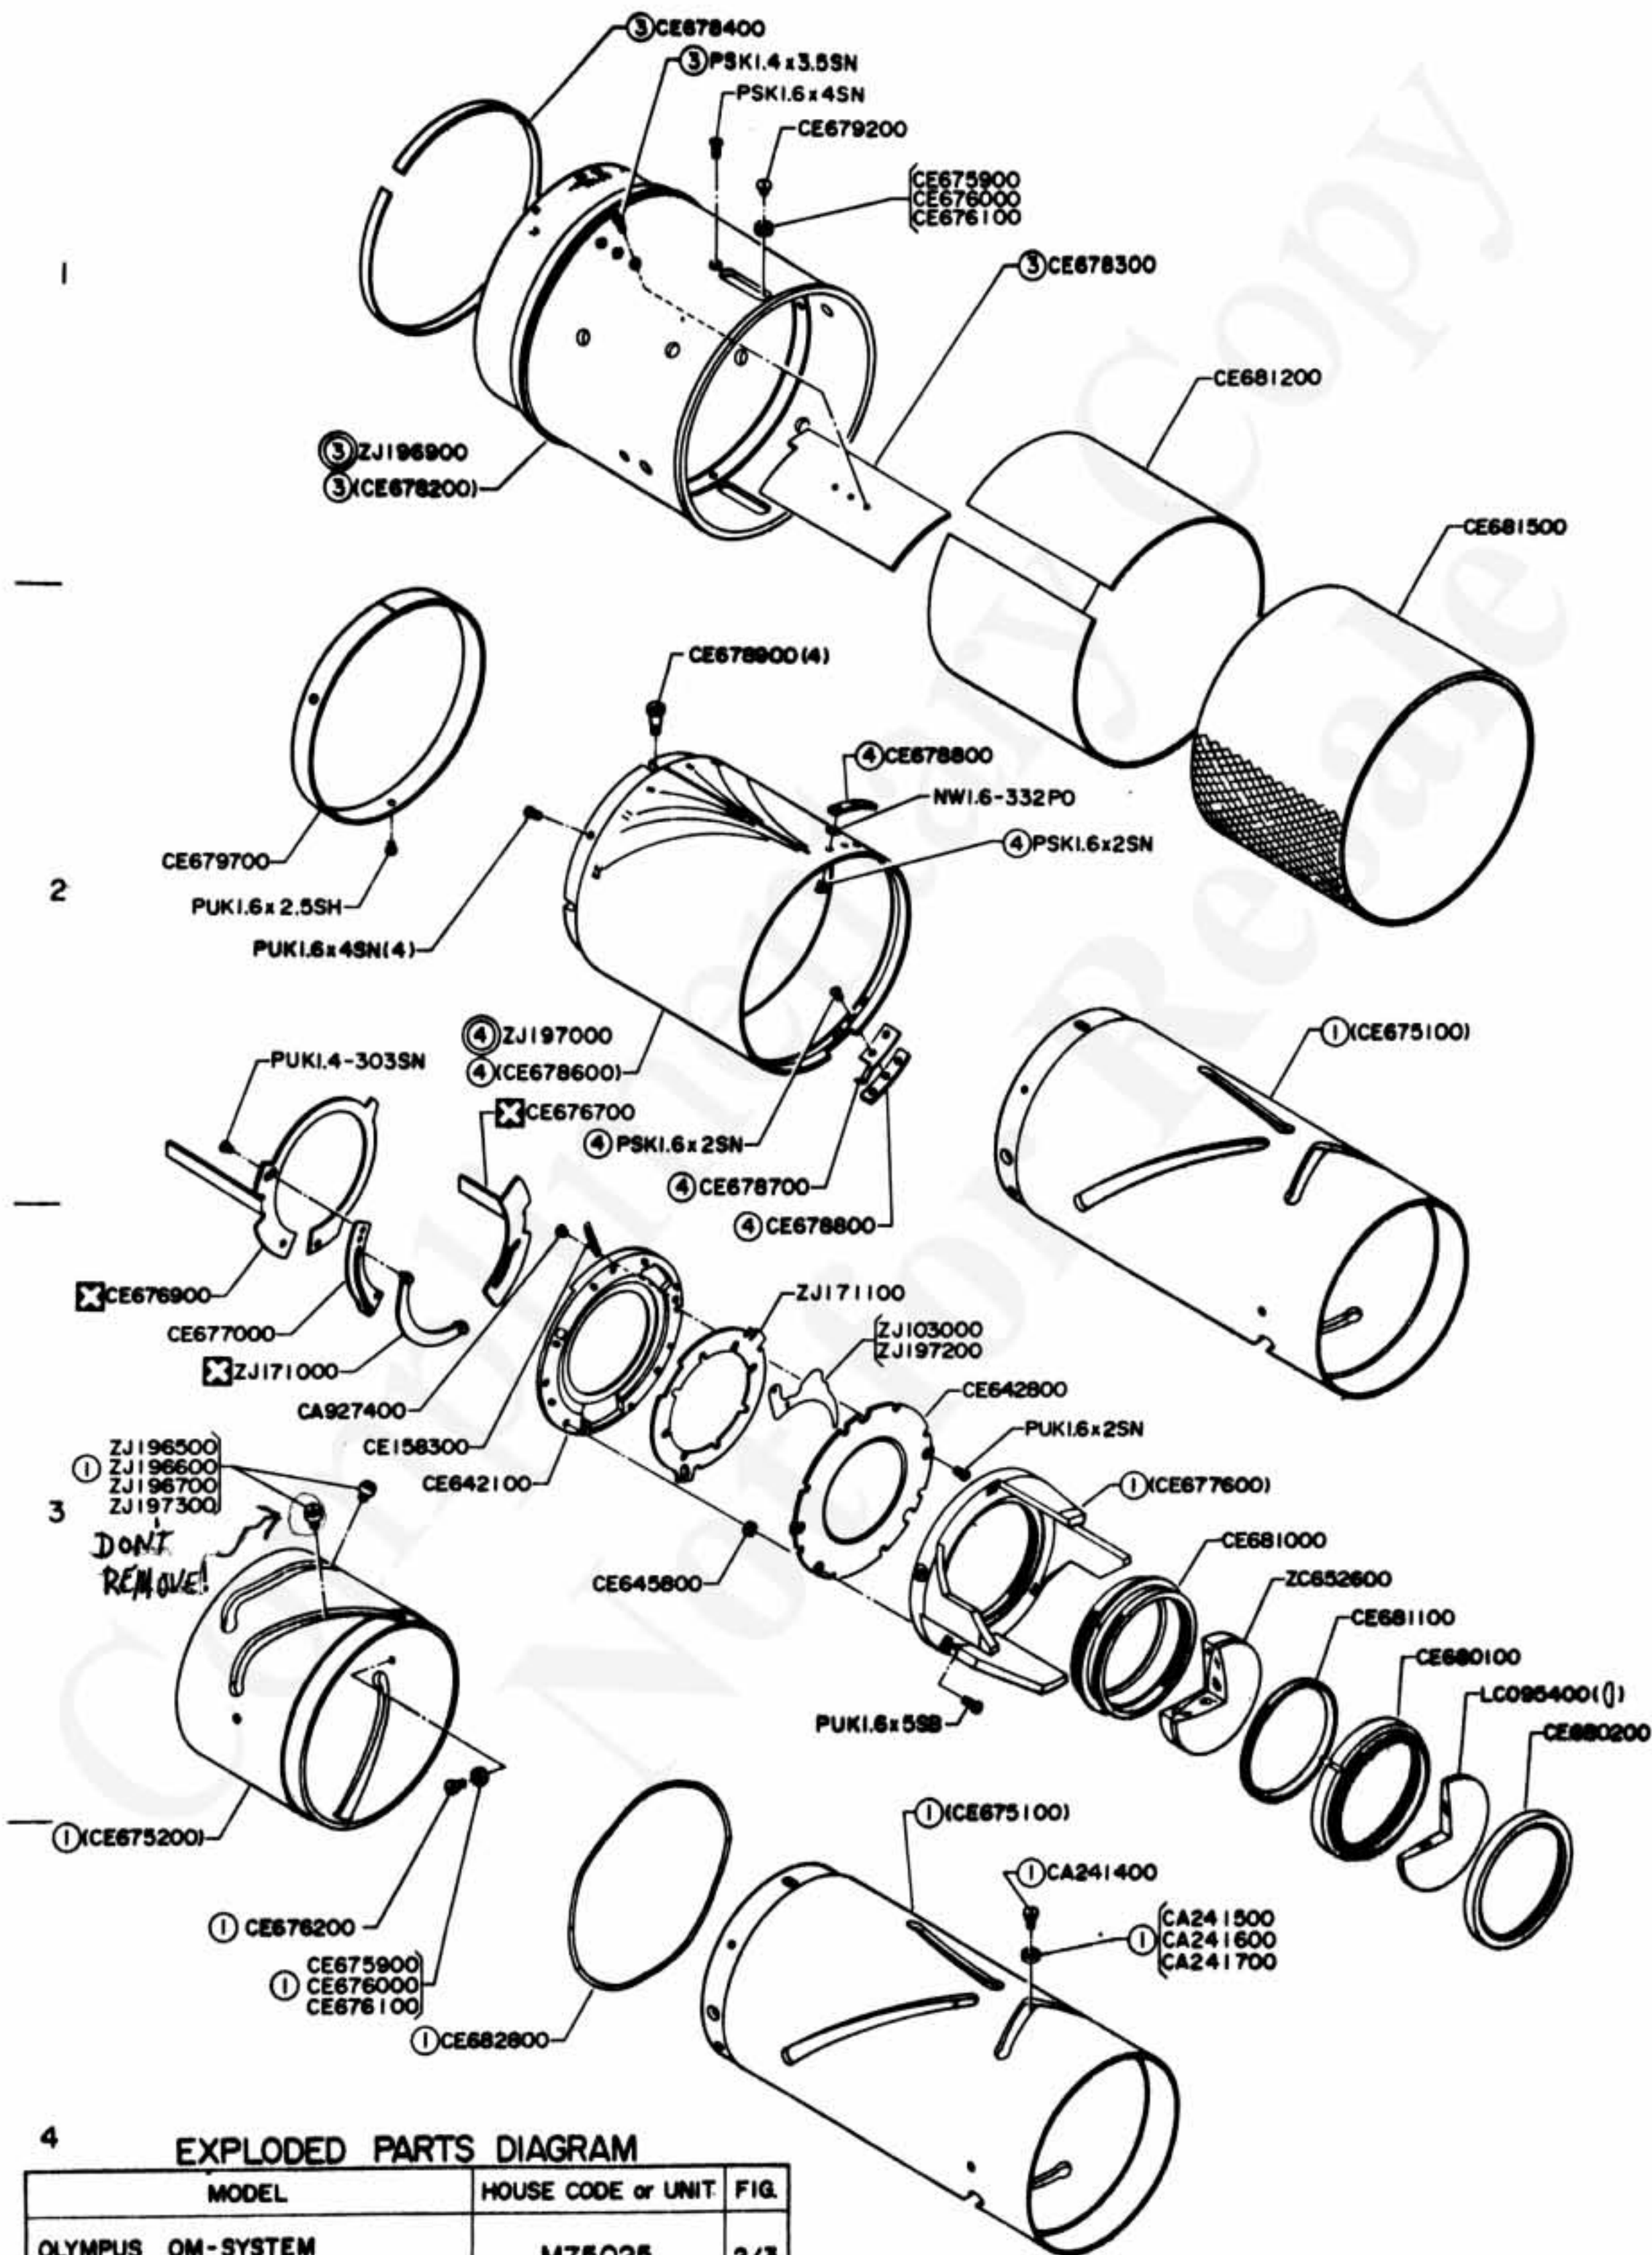

EXPLODED PARTS DIAGRAM

MODEL	HOUSE CODE or UNIT	FIG.
OLYMPUS OM-SYSTEM ZUIKO AUTO ZOOM 50-250mm 1:5	MZ5025	1/3

MODEL	HOUSE CODE or UNIT	FIG.
OLYMPUS OM-SYSTEM ZUIKO AUTO ZOOM 50-250mm 1:5	MZ5025	2/3

4 EXPLODED PARTS DIAGRAM